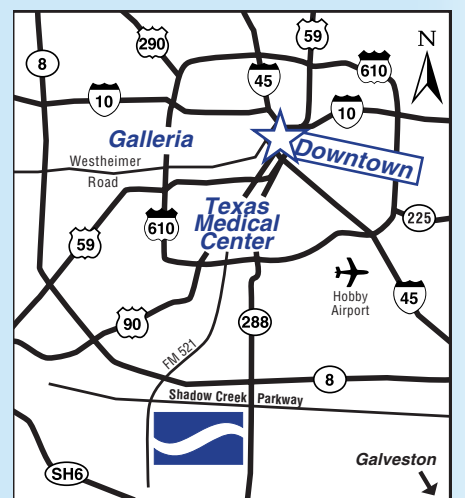

**SHADOW
CREEK
RANCH**

Visitor Center: 713.436.0003
www.shadowcreekranch.net

coventryhomes.com

Coventry Homes Neighborhoods In Shadow Creek Ranch

Heron Bay	From the \$250s	(713) 436-1639
The Estates	From the \$400s	(281) 530-1855
The Strand	From the \$310s	(281) 530-1855
Crystal Lake	From the \$300s	(281) 530-1855

plantationhomes.com

Plantation Homes Neighborhoods In Shadow Creek Ranch

Southview Terrace	From the \$150s	(713) 436-3394
Meadow Trails East	From the \$150s	(713) 436-3394

Prices and availability subject to change without notice. Shadow Creek Ranch ranks #1 in sales in the Houston-Pearland Area according to published rankings by MetroStudy.